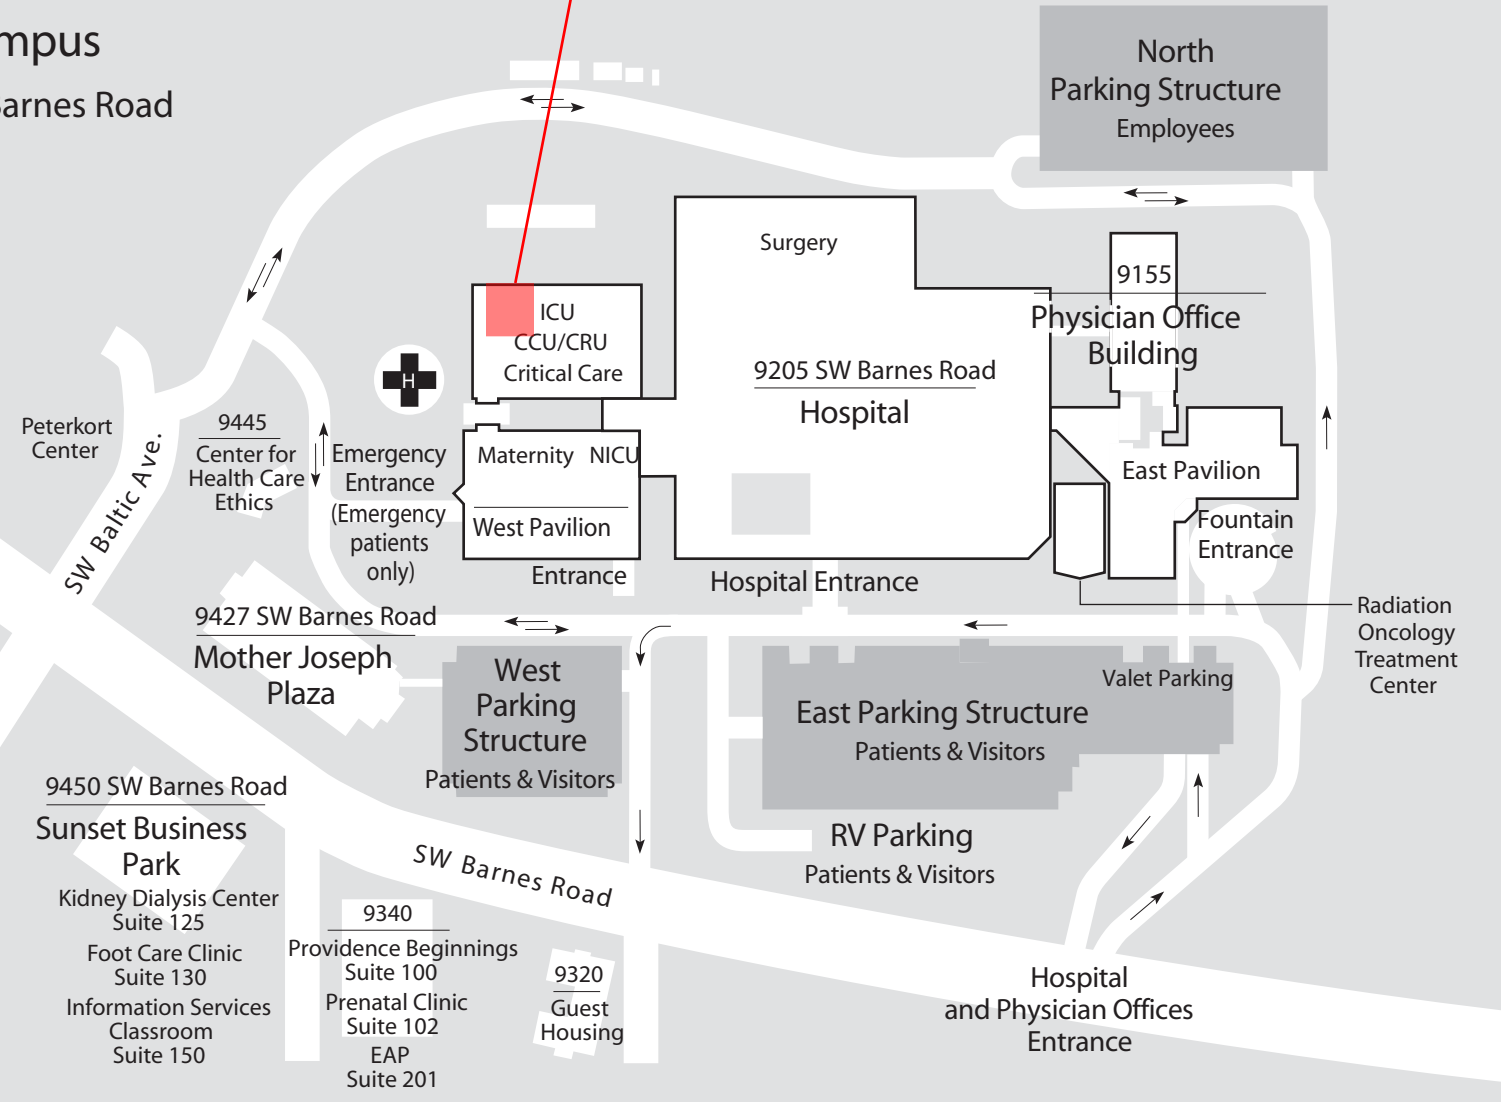

Providence St. Vincent Medical Center Campus

9205 SW Barnes Road

**OMLC on Lower Level
of Critical Care Tower**

**Providence | St. Vincent
Medical Center**

A caring difference you can feel

417 SW 117th
Providence Sunset
Medical Plaza

Hwy 217

Sunset Hwy 26